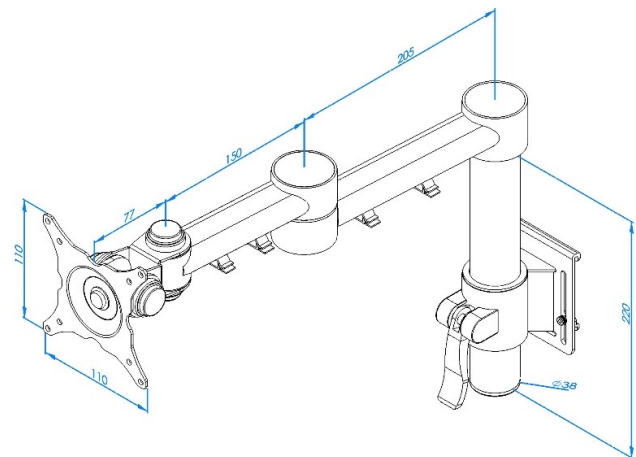

# Stream dual beam arm – tool rail bracket

## Product Specification

Product code	STREAMCOMB04W - White
Weight capacity	20kg
Max forward extension	432mm
VESA	75mm & 100mm VESA compliant
Maximum Screen Size	36"
Movement	Height adjustment, tilt, swivel, rotation and reach
Height adjustment	Max height adjustment 160mm
Tilt	85 degrees up / 85 degrees down (170 degrees total)

## Additional Information

2 beam manual height adjustable arm with tool rail fixing

Cable management

Colour options available:

Silver – STREAMCOMB04 - RAL code 9006

White – STREAMCOMB04W - RAL code 9010

Black – STREAMCOMB04B - RAL code 9005